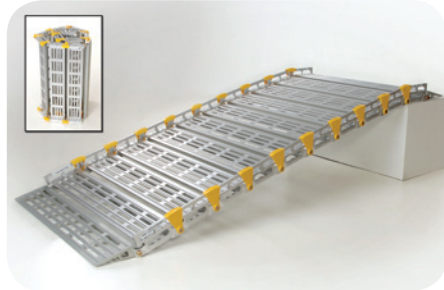

# THE SUPERIOR "GO ANYWHERE" RAMP

## Introducing **ROLL-A-RAMP**®

[www.rollaramp.com](http://www.rollaramp.com)

Change length by easily adding links.  
12", 26", 30", & 36" widths

Made with pride in the U.S.A. by  
Service-Disabled Veteran-Owned  
Small Business

*Where Strength and  
Flexibility Meet*

**ROLL-A-RAMP**

*Where Strength and Flexibility Meet*

- **Lightweight & Strong** – Supports up to 2,000 lbs.
- **Superior Construction** – Highly Engineered Aircraft Aluminum – Simply the finest materials available
- **Flexible** – ATVs, Motorcycles, Construction Equipment, Flight Cases, Stage Audio Industry, Boats, etc.
- Made to any length needed