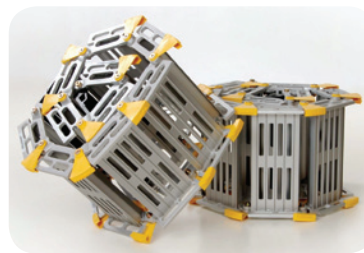

## Introducing **ROLL-A-RAMP**®

[www.rollaramp.com](http://www.rollaramp.com)

Change length by easily adding links.  
12", 26", 30", & 36" widths

Made with pride in the U.S.A. by  
Service-Disabled Veteran-Owned  
Small Business

*Where Strength and  
Flexibility Meet*

**ROLL-A-RAMP**

*Where Strength and Flexibility Meet*

- **Lightweight & Strong** – Supports up to 2,000 lbs.
- **Superior Construction** – Highly Engineered Aircraft Aluminum – Simply the finest materials available
- **Flexible** – ATVs, Motorcycles, Construction Equipment, Flight Cases, Stage Audio Industry, Boats, etc.
- Made to any length needed